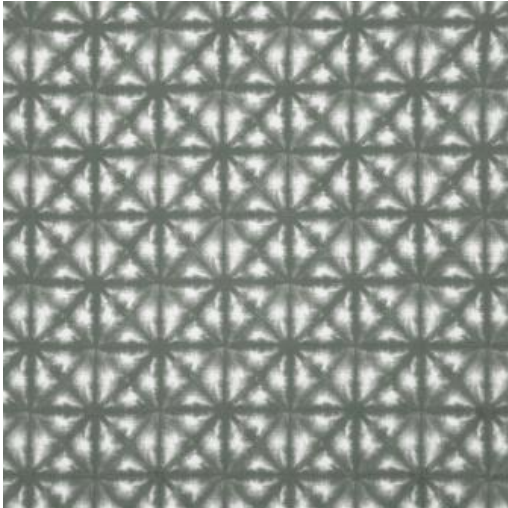

# SHIBORI

## # 850 SMOKY QUARTZ

### PRODUCT INFORMATION

---

**EXCLUSIVE PATTERN AVAILABLE IN 3 COLORS**

---

**PATTERN NAME** SHIBORI

**COLOR** # 850 SMOKY QUARTZ

**PATTERN COMMENT** EXCLUSIVE PATTERN AVAILABLE IN 4 COLOURS

---