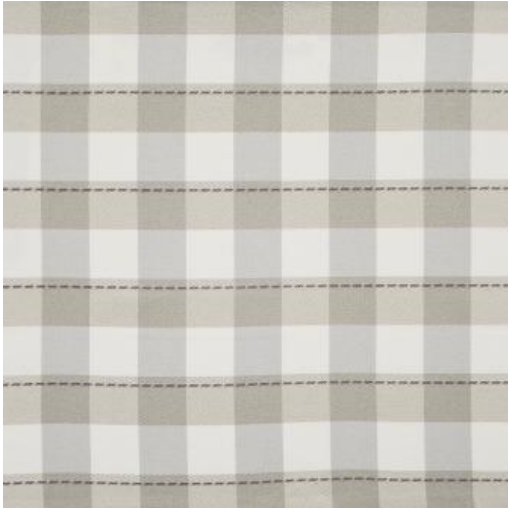

# BUFFALO

## # 659 DESERT

### PRODUCT INFORMATION

---

**EXCLUSIVE PATTERN AVAILABLE IN 3 COLORS**

---

**PATTERN NAME**    **BUFFALO**

**COLOR**                **# 659 DESERT**

**PATTERN COMMENT**    EXCLUSIVE PATTERN AVAILABLE IN 4 COLOURS

---

**COLOR COMMENT**

---

**USAGE**                 Upholstery

**WIDTH**                54"

**REPEAT**              V-4.75"H-0.5"

**CONTENT**             100% POLYESTER

**CLEANING**            WASH BELOW 30 PERMANENT PRESS ALTA FINISH