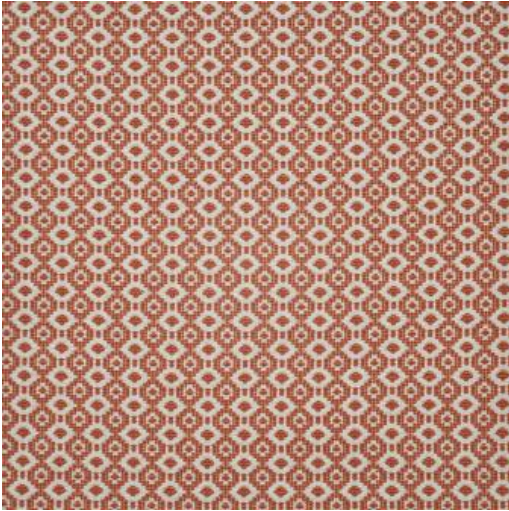

NOTARY # 805 CORAL

PRODUCT INFORMATION

EXCLUSIVE PATTERN AVAILABLE IN 2 COLORS

PATTERN NAME NOTARY

COLOR # 805 CORAL

PATTERN COMMENT EXCLUSIVE PATTERN AVAILALBE IN 3 COLOURS

COLOR COMMENT

USAGE Upholstery

WIDTH 56"

REPEAT V&H-1"

CONTENT 59% COTTON/22% POLYESTER 19% RECYCLED COTTON

CLEANING WASH BELOW 30 PERMANENT PRESS CRYPTON HOME FINISH

FINISH

NOTES CRYPTON HOME FINISH

TESTS 54,000 DOUBLE RUBS NFPA 260 CLASS 1(UFAC) - CAL 117-2013
NFPA 260 CLASS 1(UFAC) - CAL 117-2013

COUNTRY USA

WAREHOUSE North CarolinaNorth Carolina