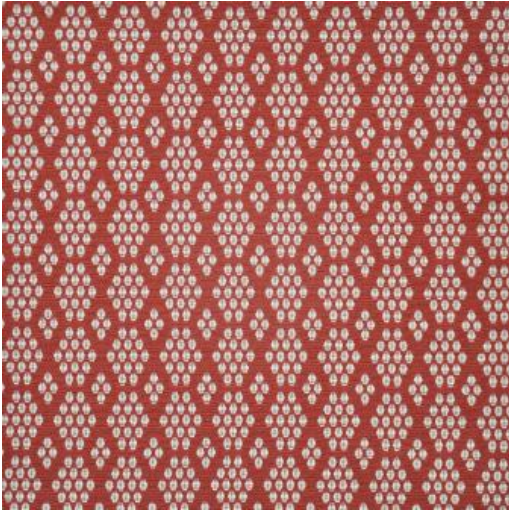

# SHOAL

## # 436 RASPBERRY

### PRODUCT INFORMATION

EXCLUSIVE PATTERN AVAILABLE IN 2 COLORS

PATTERN NAME **SHOAL**

COLOR **# 436 RASPBERRY**

PATTERN COMMENT EXCLUSIVE PATTERN PERFORMANCE  
FABRIC AVAILABLE IN 5 COLOURS

COLOR COMMENT

USAGE Clearance Items Only, Upholstery,  
Indoor/Outdoor

WIDTH 55"

REPEAT V-2.1"H-1.75"

CONTENT 100% BELLA-DURA POLYOLEFIN

CLEANING

FINISH

TESTS 50,000 DOUBLE RUBS NFPA 260 CLASS  
1(UFAC) - CAL 117-2013  
NFPA 260 CLASS 1(UFAC) - CAL 117-2013

COUNTRY USA

WAREHOUSE North CarolinaNorth Carolina