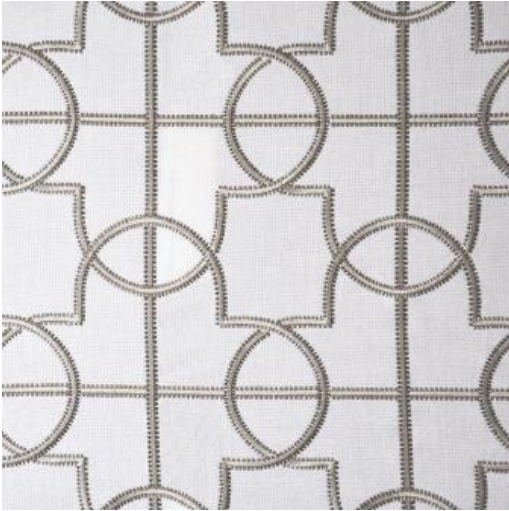

SAWTOOTH # 711 STONE HEARTH

PRODUCT INFORMATION

EXCLUSIVE PATTERN AVAILABLE IN 1 COLORS

PATTERN NAME	SAWTOOTH
COLOR	# 711 STONE HEARTH
PATTERN COMMENT	AVAILABLE IN 2 COLOURS
COLOR COMMENT	
USAGE	Drapery, Multi-Purpose
WIDTH	54"EMB51.5
REPEAT	V-9.25"H-8.5"
CONTENT	100% POLYESTER
CLEANING	DRY CLEAN