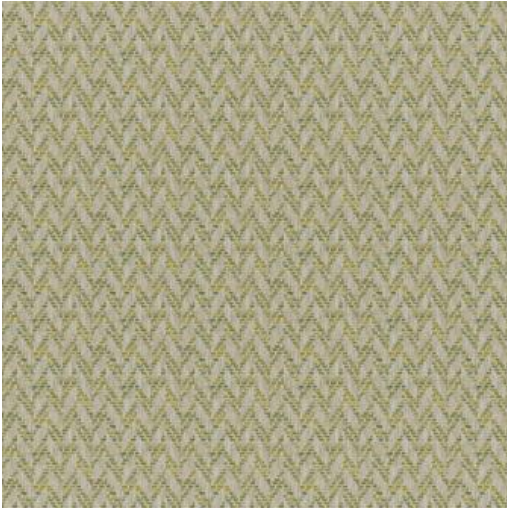

TIERRA

836 MEADOW

PRODUCT INFORMATION

EXCLUSIVE PATTERN AVAILABLE IN 6 COLORS

PATTERN NAME **TIERRA**

COLOR **# 836 MEADOW**

PATTERN COMMENT EXCLUSIVE PATTERN AVAILABLE IN 6 COLOURS

COLOR COMMENT

USAGE Upholstery

WIDTH 56.5"

REPEAT V-1.3" H-1.1"

CONTENT 84% POLYESTER/16% COTTON

CLEANING WASH BELOW 30 GENTLE-IRON MEDIUM-DRYCLEAN FIBREGUARD STAIN FREE TECHNOLOGY

FINISH

TESTS 90,000 DOUBLE RUBS - OEKOTEX NFPA 260 CLASS 1(UFAC) - CAL 117-2013