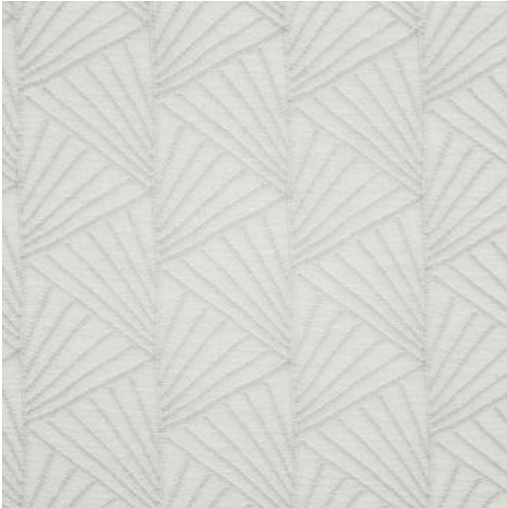

LADYSMITH # 420 CRYSTAL

PRODUCT INFORMATION

EXCLUSIVE PATTERN AVAILABLE IN 5 COLORS

PATTERN NAME LADYSMITH

COLOR # 420 CRYSTAL

PATTERN COMMENT EXCLUSIVE PATTERN AVAILABLE IN 5 COLORS

COLOR COMMENT

USAGE Drapery

WIDTH 120" EMB. WIDTH 108"

REPEAT V-4" H-3.25"

CONTENT 100% POLYESTER

CLEANING DRY CLEAN, RAILROADED

FINISH

TESTS NFPA 701

COUNTRY TURKEY
