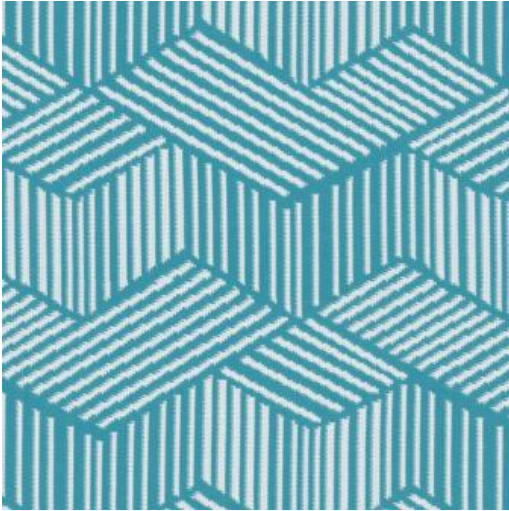

ALONGSHORE # 642 HORIZON

PRODUCT INFORMATION

EXCLUSIVE PATTERN AVAILABLE IN 7 COLORS

PATTERN NAME **ALONGSHORE**

COLOR **# 642 HORIZON**

PATTERN COMMENT EXCLUSIVE PATTERN AVAILABLE IN 7 COLORS

COLOR COMMENT

USAGE Upholstery, Indoor/Outdoor

WIDTH 55.5"

REPEAT V-7.6" H-6.85"

CONTENT 100% SOLUTION DYED POLYOLEFIN

CLEANING WASH BELOW 30 GENTLE, IRON LOW ON REVERSE SIDE, NO TUMBLE DRY, NO DRY CLEAN

FINISH FIBREGUARD OUTDOOR