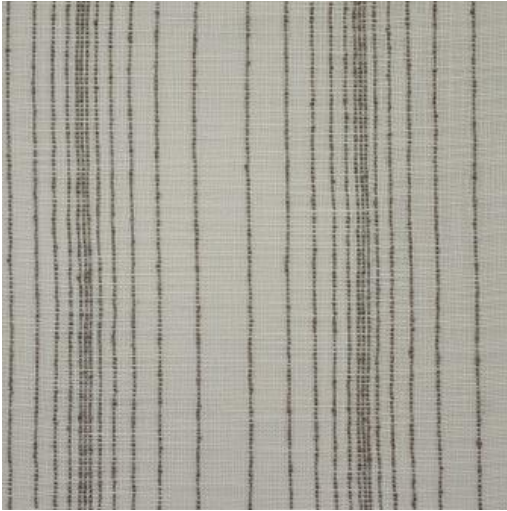

TANSU

557 FOSSIL

PRODUCT INFORMATION

EXCLUSIVE PATTERN AVAILABLE IN 6 COLORS

PATTERN NAME TANSU

COLOR # 557 FOSSIL

PATTERN COMMENT EXCLUSIVE PATTERN AVAILABLE IN 6 COLORS

COLOR COMMENT

USAGE Drapery

WIDTH 118"

REPEAT H-7.5"

CONTENT 100% POLYESTER

CLEANING WASH BELOW 30, IRON LOW, TUMBLE DRY LOW GENTLE, NO BLEACH, RAILROADED

FINISH

TESTS NFPA 701 - OEKOTEX

COUNTRY TURKEY
