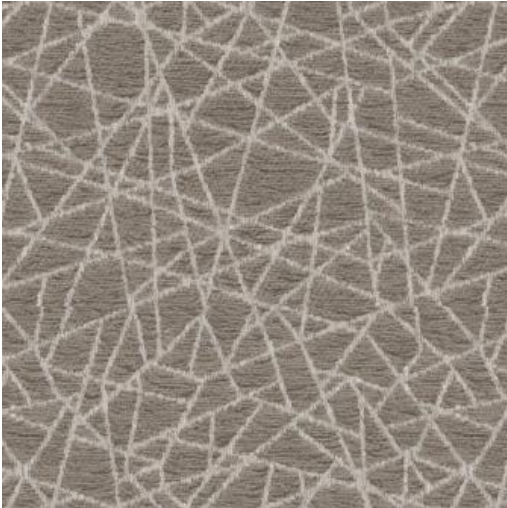

ANNEX # 743 SHORE

PRODUCT INFORMATION

EXCLUSIVE PATTERN AVAILABLE IN 6 COLORS

PATTERN NAME ANNEX

COLOR # 743 SHORE

PATTERN COMMENT EXCLUSIVE PATTERN AVAILABLE IN 6 COLORS

COLOR COMMENT

USAGE Upholstery

WIDTH 56"

REPEAT V-14.3" H-7.1"

CONTENT 84% RECYCLED POLYESTER
16% ORGANIC COTTON

CLEANING WASH BELOW 30, IRON LOW, TUMBLE DRY,
DRY CLEAN P GENTLE, NO BLEACH
FIBREGUARD

FINISH FIBREGUARD

TESTS 70,000 DOUBLE RUBS NFPA 260 CLASS 1
(UFAC), CAL 117-2013 OEKOTEX