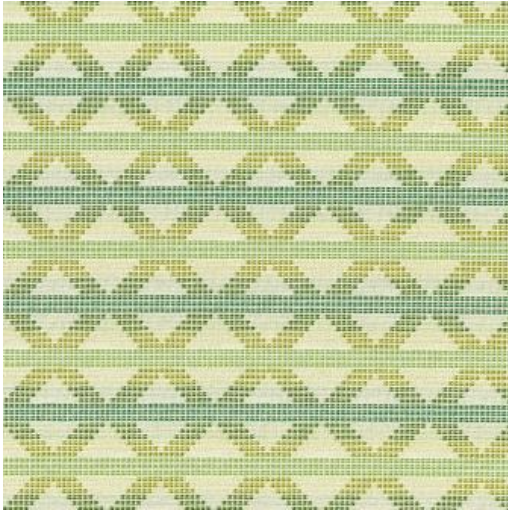

# CRYPTON ROADMAP # 209 ARBORETUM

### EXCLUSIVE PATTERN AVAILABLE IN 10 COLORS

<b>PATTERN NAME</b>	CRYPTON ROADMAP
<b>COLOR</b>	# 209 ARBORETUM
<b>PATTERN COMMENT</b>	AVAILABLE IN 10 COLORS *** 5 YARD MINIMUM ***
<b>COLOR COMMENT</b>	
<b>USAGE</b>	Upholstery
<b>WIDTH</b>	55"
<b>REPEAT</b>	V- 2.5" H- 2.5"
<b>CONTENT</b>	39% RECYCLED POST CONSUMER POLYESTER 34% POLYESTER 27% SEAQUAL POLYESTER
<b>CLEANING</b>	W- CLEAN FABRICS WITH WATER-BASED CLEANING AGENTS OR WATER BASED FOAM
<b>FINISH</b>	
<b>TESTS</b>	105,000 DOUBLE RUBS NFPA 260 Class 1 (UFAC), CAL 117-2013
<b>COUNTRY</b>	USA