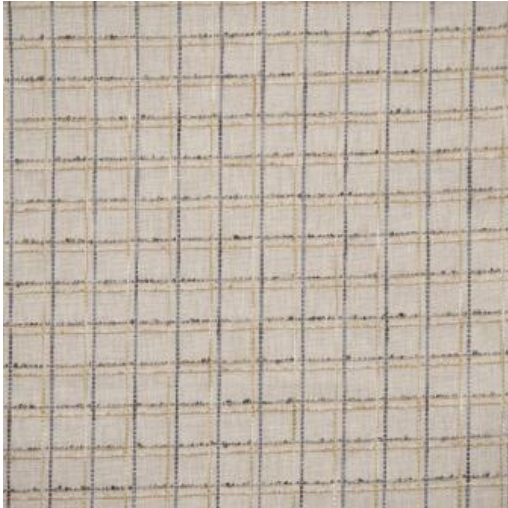

ZELLIGE

629 GREYSTONE

PRODUCT INFORMATION

EXCLUSIVE PATTERN AVAILABLE IN 3 COLORS

PATTERN NAME **ZELLIGE**

COLOR **# 629 GREYSTONE**

PATTERN COMMENT
AVAILABLE IN 3 COLORS

COLOR COMMENT

USAGE Drapery, Upholstery

WIDTH 54"

REPEAT V-1.1" H-1.1"

CONTENT 50% COTTON
46% POLYESTER
3% VISCOSE
1% LINEN

CLEANING DRY CLEAN

FINISH

TESTS 25,000 DOUBLE RUBS - NFPA 260 CLASS
1 (UFAC) - CAL 117-2013

COUNTRY CHINA