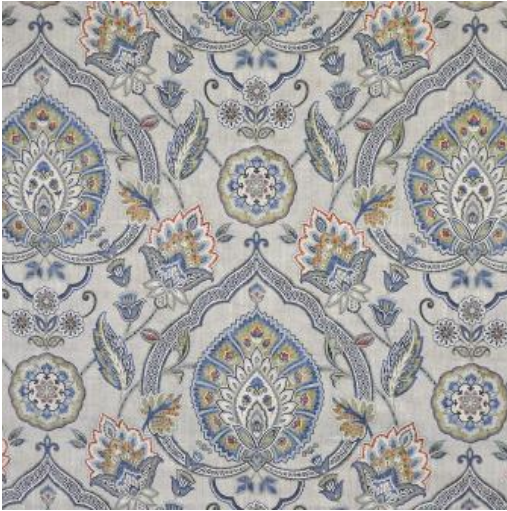

ROYAL BOTANIC # 121 PLATINUM

PRODUCT INFORMATION

EXCLUSIVE PATTERN AVAILABLE IN 1 COLORS

PATTERN NAME ROYAL BOTANIC

COLOR # 121 PLATINUM

PATTERN COMMENT AVAILABLE IN 3 COLOURS

COLOR COMMENT

USAGE Drapery, Multi-Purpose, Light Upholstery

WIDTH 54"

REPEAT V&H-27"

CONTENT 100% COTTON

CLEANING DRY CLEAN

FINISH

TESTS 30,000 DOUBLE RUBS OEKOTEX
OEKOTEX

COUNTRY SPAIN

WAREHOUSE North CarolinaNorth Carolina
