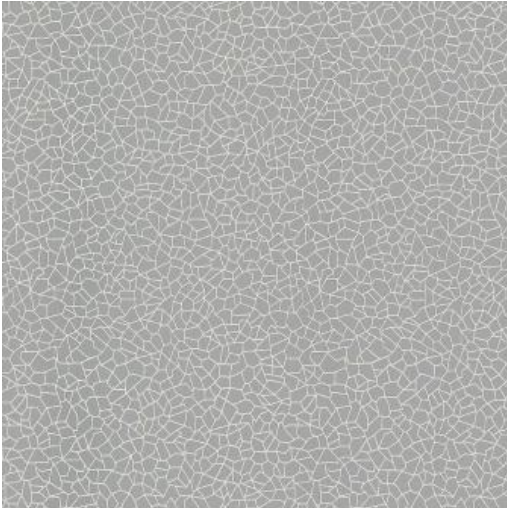

KEW FOIL (WP) # 06

PRODUCT INFORMATION

EXCLUSIVE PATTERN AVAILABLE IN 1 COLORS

PATTERN NAME **KEW FOIL (WP)**

COLOR **# 06**

PATTERN COMMENT EXCLUSIVE PATTERN AVAILABLE IN 1 COLOUR

COLOR COMMENT # 06

WIDTH 20.5"X11YD

REPEAT V-15"

CONTENT STRAIGHT PASTE THE WALL

CLEANING WASHABLE STRIPPABLE

FINISH

NOTES STRIPPABLE

TESTS CLASS A-ASTM E84-16

COUNTRY UNITED KINGDOM

WAREHOUSE North CarolinaNorth Carolina
