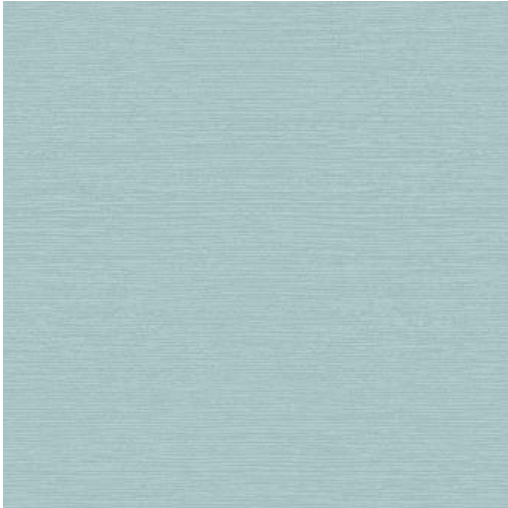

# RAFFIA (WP) # 01 SEAFOAM

## PRODUCT INFORMATION

EXCLUSIVE PATTERN AVAILABLE IN 6 COLORS

**PATTERN NAME** RAFFIA (WP)

**COLOR** # 01 SEAFOAM

**PATTERN COMMENT** EXCLUSIVE PATTERN AVAIBLE IN 6 COLOURS

**COLOR COMMENT** # 01

**WIDTH** 20.5"X11YD