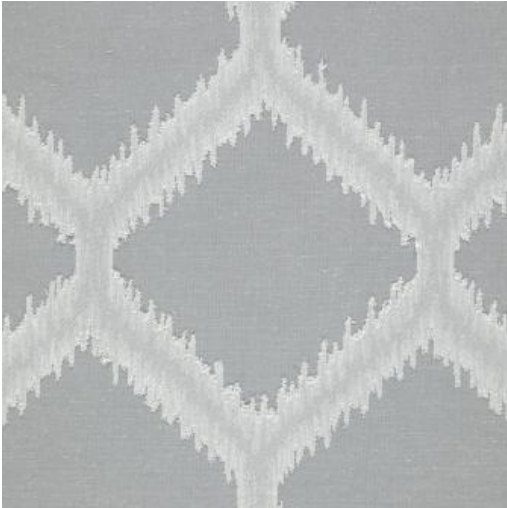

MARCEL

631 MOON

PRODUCT INFORMATION

EXCLUSIVE PATTERN AVAILABLE IN 5 COLORS

PATTERN NAME **MARCEL**

COLOR **# 631 MOON**

PATTERN COMMENT EXCLUSIVE PATTERN AVAILABLE IN 5 COLOURS

COLOR COMMENT

USAGE Drapery

WIDTH 117.75"

REPEAT V-14.75"H-10.75"

CONTENT 100% POLYESTER

CLEANING WSH BLW 30 GNTLE-IRON LOW-DRYCLEAN GNTLE RAILROADED

FINISH

NOTES RAILROADED

TESTS NFPA 701 - CAN/ULC-S109 - OEKOTEX