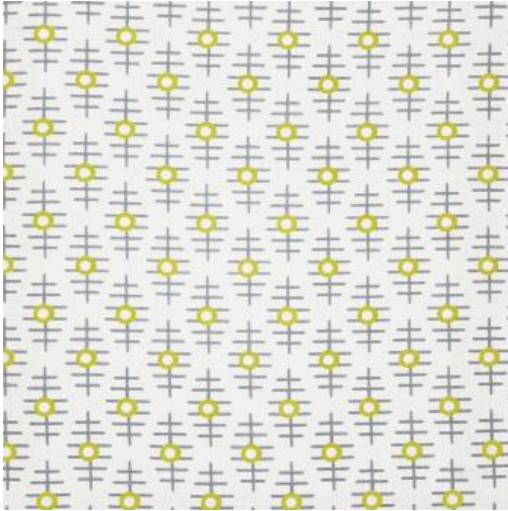

BOMBSHELL # 832 GUPPY

PRODUCT INFORMATION

EXCLUSIVE PATTERN AVAILABLE IN 2 COLORS

PATTERN NAME BOMBSHELL

COLOR # 832 GUPPY

PATTERN COMMENT EXCLUSIVE PATTERN AVAILABLE IN 3 COLOURS

COLOR COMMENT

USAGE Drapery, Multi-Purpose

WIDTH 54"

REPEAT V-3"H-2.75"

CONTENT 75% POLYESTER/15% COTTON 10% LINEN

CLEANING DRY CLEAN

FINISH

TESTS

COUNTRY INDIA

WAREHOUSE North CarolinaNorth Carolina
