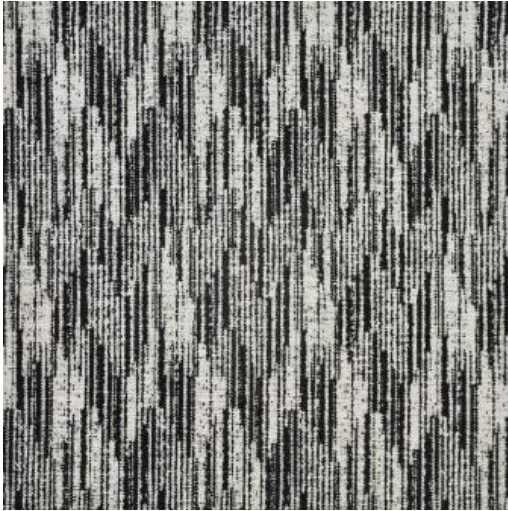

END GRAIN # 639 CALLIGRAPHY

PRODUCT INFORMATION

EXCLUSIVE PATTERN AVAILABLE IN 6 COLORS

PATTERN NAME **END GRAIN**

COLOR **# 639 CALLIGRAPHY**

PATTERN COMMENT EXCLUSIVE PATTERN AVAILABLE IN 9 COLOURS

COLOR COMMENT

USAGE Upholstery

WIDTH 54"

REPEAT V-8.75"H-13.75"

CONTENT 60% VISCOSE/22% COTTON 10% LINEN/8% POLYESTER

CLEANING WASH BELOW 30 PERMANENT PRESS ALTA FINISH

FINISH

NOTES ALTA FINISH

TESTS 65,000 DOUBLE RUBS NFPA 260 CLASS 1(UFAC) - CAL 117-2013
NFPA 260 CLASS 1(UFAC) - CAL 117-2013