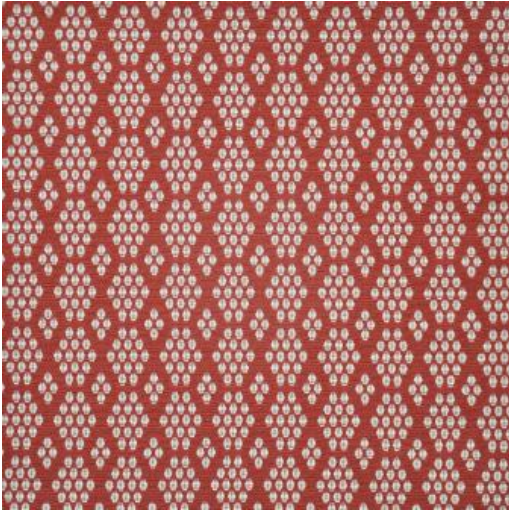

# SHOAL

## # 436 RASPBERRY

### PRODUCT INFORMATION

EXCLUSIVE PATTERN AVAILABLE IN 2 COLORS

PATTERN NAME SHOAL

COLOR # 436 RASPBERRY

PATTERN COMMENT EXCLUSIVE PATTERN PERFORMANCE  
FABRIC AVAILABLE IN 5 COLOURS

COLOR COMMENT

USAGE Clearance Items Only, Upholstery,  
Indoor/Outdoor

WIDTH 55"

REPEAT V-2.1"H-1.75"

CONTENT 100% BELLA-DURA POLYOLEFIN

CLEANING WASH BELOW 30 GENTLE, BLEACH  
CLEANABLE, NO IRON, NO TUMBLE DRY,  
NO DRY CLEAN

FINISH

TESTS 50,000 DOUBLE RUBS NFPA 260 CLASS  
1(UFAC) - CAL 117-2013  
NFPA 260 CLASS 1(UFAC) - CAL 117-2013