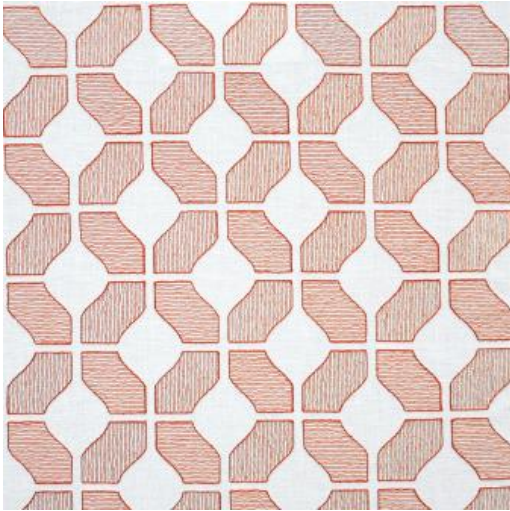

PARENTHESIS # 304 CINNAMON

PRODUCT INFORMATION

EXCLUSIVE PATTERN AVAILABLE IN 5 COLORS

PATTERN NAME PARENTHESIS

COLOR # 304 CINNAMON

PATTERN COMMENT EXCLUSIVE PATTERN AVAILABLE IN 5 COLOURS

COLOR COMMENT

USAGE Drapery, Multi-Purpose

WIDTH 54"EMB.52"

REPEAT V-3.75"H-4"

CONTENT 50% COTTON/25% RAYON 20%
POLYESTER/5% LINEN

CLEANING DRY CLEAN

FINISH

TESTS CAL 117-2013

COUNTRY INDIA

WAREHOUSE North CarolinaNorth Carolina
