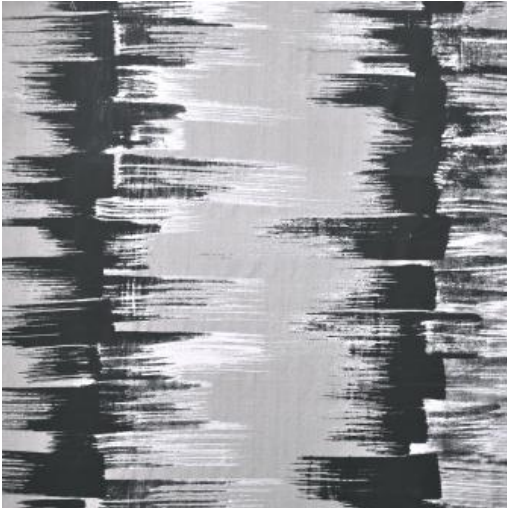

TELFAR # 202 CHROME

PRODUCT INFORMATION

EXCLUSIVE PATTERN AVAILABLE IN 3 COLORS

PATTERN NAME **TELFAR**

COLOR **# 202 CHROME**

PATTERN COMMENT EXCLUSIVE PATTERN AVAILABLE IN 3 COLOURS *** 2 YARD MINIMUMS - 1/2 YARD INCREMENTS ONLY ***

COLOR COMMENT

USAGE Drapery

WIDTH 55"

REPEAT V-26.75"H-26"

CONTENT 100% SILK

CLEANING DRY CLEAN ONLY

FINISH

TESTS