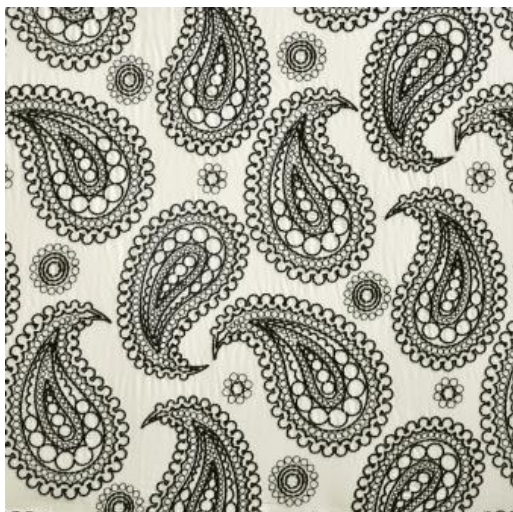

## DEVEAUX # 308 SABLE

### PRODUCT INFORMATION

EXCLUSIVE PATTERN AVAILABLE IN 8 COLORS

PATTERN NAME **DEVEAUX**

COLOR **# 308 SABLE**

PATTERN COMMENT EXCLUSIVE PATTERN AVAILABLE IN 8 COLOURS \*\*\* 2 YARD MINIMUMS - 1/2 YARD INCREMENTS ONLY \*\*\*

COLOR COMMENT

USAGE Drapery

WIDTH 55" EMB-52"

REPEAT V-23.2"H26"

CONTENT 100% SILK EMB- 100% POLYESTER

CLEANING DRY CLEAN ONLY

FINISH

TESTS