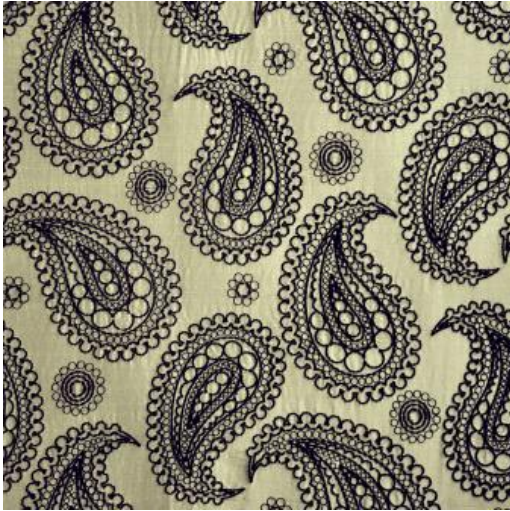

DEVEAUX

302 TORTOISESHELL

PRODUCT INFORMATION

EXCLUSIVE PATTERN AVAILABLE IN 8 COLORS

PATTERN NAME **DEVEAUX**

COLOR **# 302 TORTOISESHELL**

PATTERN COMMENT EXCLUSIVE PATTERN AVAILABLE IN 8 COLOURS *** 2 YARD MINIMUMS - 1/2 YARD INCREMENTS ONLY ***

COLOR COMMENT

USAGE Drapery

WIDTH 55" EMB-52"

REPEAT V-23.2"H26"

CONTENT 100% SILK EMB- 100% POLYESTER

CLEANING DRY CLEAN ONLY

FINISH

TESTS