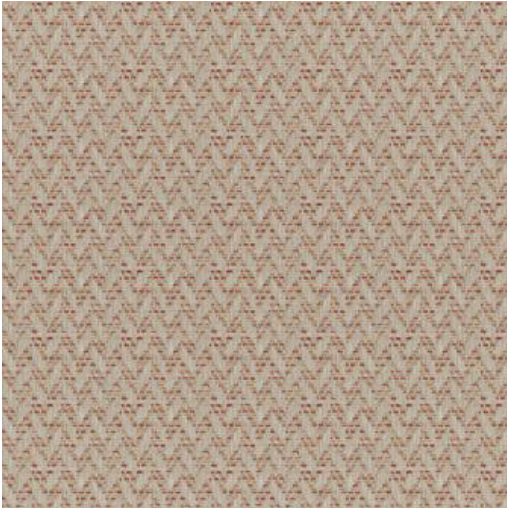

TIERRA # 501 CANYON

PRODUCT INFORMATION

EXCLUSIVE PATTERN AVAILABLE IN 6 COLORS

PATTERN NAME TIERRA

COLOR # 501 CANYON

PATTERN COMMENT EXCLUSIVE PATTERN AVAILABLE IN 6 COLOURS

COLOR COMMENT

USAGE Upholstery

WIDTH 56.5"

REPEAT V-1.3" H-1.1"

CONTENT 84% POLYESTER/16% COTTON

CLEANING WASH BELOW 30 GENTLE-IRON MEDIUM-DRYCLEAN FIBREGUARD STAIN FREE TECHNOLOGY

FINISH

TESTS 90,000 DOUBLE RUBS - OEKOTEX NFPA 260 CLASS 1(UFAC) - CAL 117-2013