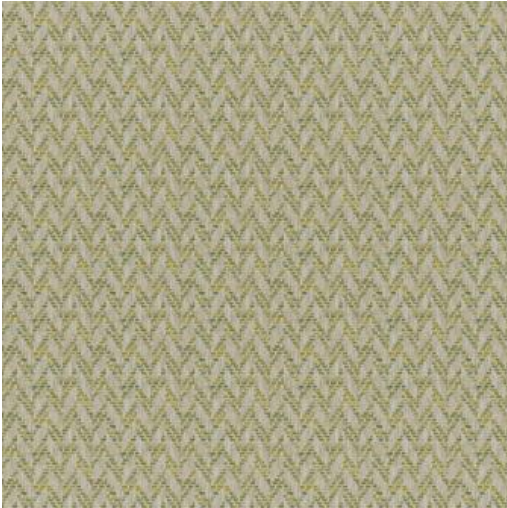

# TIERRA # 836 MEADOW

### EXCLUSIVE PATTERN AVAILABLE IN 6 COLORS

---

**PATTERN NAME**      **TIERRA**

**COLOR**              **# 836 MEADOW**

**PATTERN COMMENT**      EXCLUSIVE PATTERN AVAILABLE IN 6 COLOURS

**COLOR COMMENT**

**USAGE**              Upholstery

**WIDTH**              56.5"

**REPEAT**              V-1.3" H-1.1"

**CONTENT**              84% POLYESTER/16% COTTON

**CLEANING**              WASH BELOW 30 GENTLE-IRON MEDIUM-DRYCLEAN FIBREGUARD STAIN FREE TECHNOLOGY