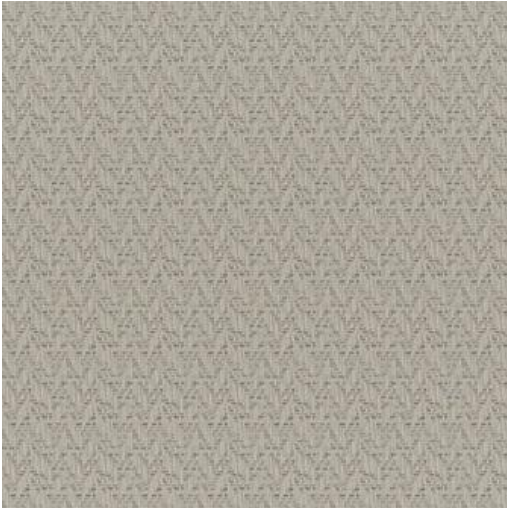

TIERRA # 247 DESERT

PRODUCT INFORMATION

EXCLUSIVE PATTERN AVAILABLE IN 6 COLORS

PATTERN NAME **TIERRA**

COLOR **# 247 DESERT**

PATTERN COMMENT EXCLUSIVE PATTERN AVAILABLE IN 6 COLOURS

COLOR COMMENT

USAGE Upholstery

WIDTH 56.5"

REPEAT V-1.3" H-1.1"

CONTENT 84% POLYESTER/16% COTTON

CLEANING WASH BELOW 30 GENTLE-IRON MEDIUM-DRYCLEAN FIBREGUARD STAIN FREE TECHNOLOGY

FINISH

TESTS 90,000 DOUBLE RUBS - OEKOTEX NFPA 260 CLASS 1(UFAC) - CAL 117-2013