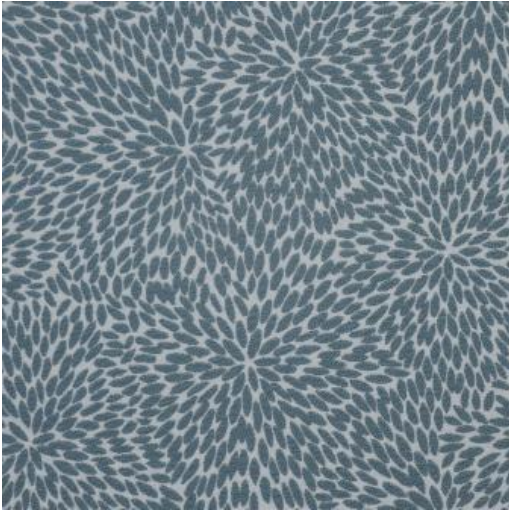

# ROSAPRIMA # 722 NORDIC

## PRODUCT INFORMATION

EXCLUSIVE PATTERN AVAILABLE IN 4 COLORS

PATTERN NAME ROSAPRIMA

COLOR # 722 NORDIC

PATTERN COMMENT EXCLUSIVE PATTERN AVAILABLE IN 5 COLORS

COLOR COMMENT

USAGE Upholstery

WIDTH 53"

REPEAT V-18.75" H-13"

CONTENT 100% POLYESTER

CLEANING WASH BELOW 30 PERMANENT PRESS, ALTA, LIGHT ACRYLIC BACKING

FINISH ALTA

TESTS 30,000 DOUBLE RUBS, NFPA 260 CLASS I (UFAC) - CAL 117-2013

COUNTRY TURKEY