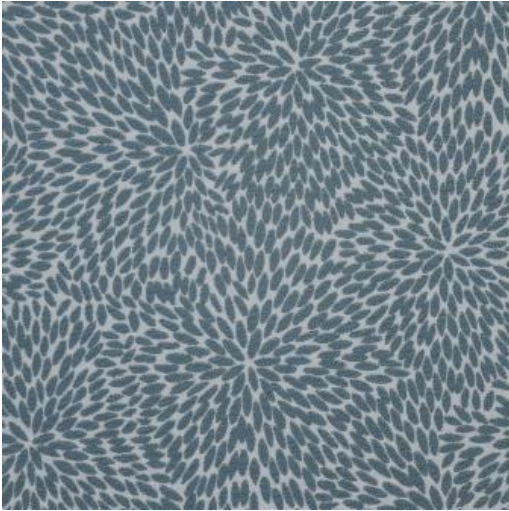

ROSAPRIMA # 722 NORDIC

PRODUCT INFORMATION

EXCLUSIVE PATTERN AVAILABLE IN 4 COLORS

PATTERN NAME ROSAPRIMA

COLOR # 722 NORDIC

PATTERN COMMENT EXCLUSIVE PATTERN AVAILABLE IN 5 COLORS

COLOR COMMENT

USAGE Upholstery

WIDTH 53"

REPEAT V-18.75" H-13"

CONTENT 100% POLYESTER

CLEANING WASH BELOW 30 PERMANENT PRESS, ALTA, LIGHT ACRYLIC BACKING

FINISH ALTA

TESTS 30,000 DOUBLE RUBS, NFPA 260 CLASS I (UFAC) - CAL 117-2013

COUNTRY TURKEY