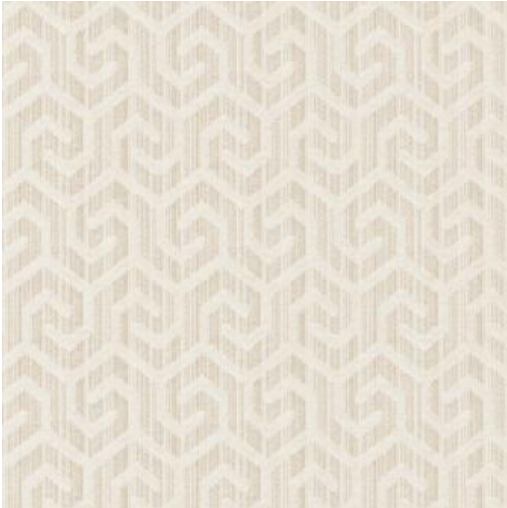

CAMINO

342 MARBLE

PRODUCT INFORMATION

EXCLUSIVE PATTERN AVAILABLE IN 13 COLORS

PATTERN NAME CAMINO

COLOR # 342 MARBLE

PATTERN COMMENT EXCLUSIVE PATTERN AVAILABLE IN 13 COLORS

COLOR COMMENT

USAGE Upholstery

WIDTH 54.7"

REPEAT V-2.5" H-1.3"

CONTENT 100% POLYESTER

CLEANING WASH BELOW 30 GENTLE, IRON LOW, TUMBLE DRY LOW, NO BLEACH, DRY CLEAN P GENTLE, FIBREGUARD

FINISH FIBREGUARD

TESTS 65,000 DOUBLE RUBS - OEKOTEX NFPA 260 CLASS 1(UFAC) - CAL 117-2013