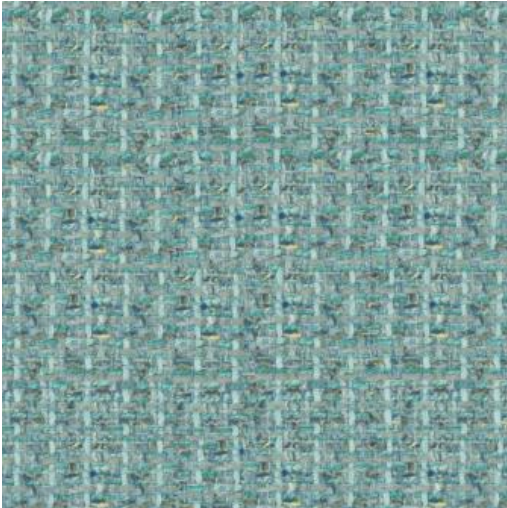

RAMON

225 TURQUOISE

PRODUCT INFORMATION

EXCLUSIVE PATTERN AVAILABLE IN 25 COLORS

PATTERN NAME RAMON

COLOR # 225 TURQUOISE

PATTERN COMMENT EXCLUSIVE PATTERN AVAILABLE IN 25 COLORS

COLOR COMMENT

USAGE Upholstery

WIDTH 55"

REPEAT

CONTENT 51% POLYESTER/30% ACRYLIC/19% POLYPROPYLENE

CLEANING WASH BELOW 30 GENTLE, IRON LOW, TUMBLE DRY LOW, NO BLEACH, DRY CLEAN P GENTLE, FIBREGUARD PRO

FINISH FIBREGUARD PRO

TESTS 100,000 DOUBLE RUBS - OEKOTEX NFPA 260 CLASS 1(UFAC) - CAL 117-2013

COUNTRY TURKEY
