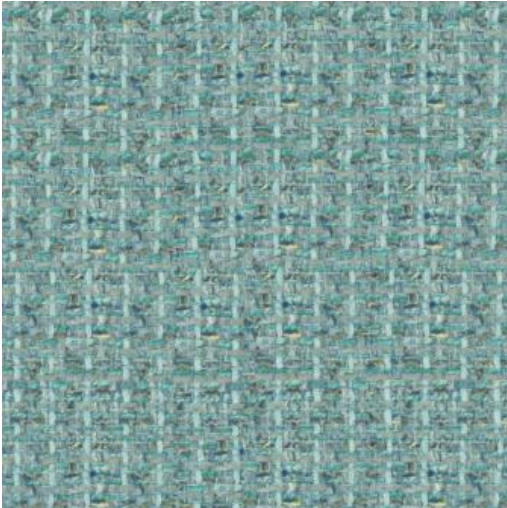

# RAMON

## # 225 TURQUOISE

### PRODUCT INFORMATION

EXCLUSIVE PATTERN AVAILABLE IN 25 COLORS

**PATTERN NAME** RAMON

**COLOR** # 225 TURQUOISE

**PATTERN COMMENT** EXCLUSIVE PATTERN AVAILABLE IN 25 COLORS

**COLOR COMMENT**

**USAGE** Upholstery

**WIDTH** 55"

**REPEAT**

**CONTENT** 51% POLYESTER/30% ACRYLIC/19% POLYPROPYLENE

**CLEANING** WASH BELOW 30 GENTLE, IRON LOW, TUMBLE DRY LOW, NO BLEACH, DRY CLEAN P GENTLE, FIBREGUARD PRO

**FINISH** FIBREGUARD PRO