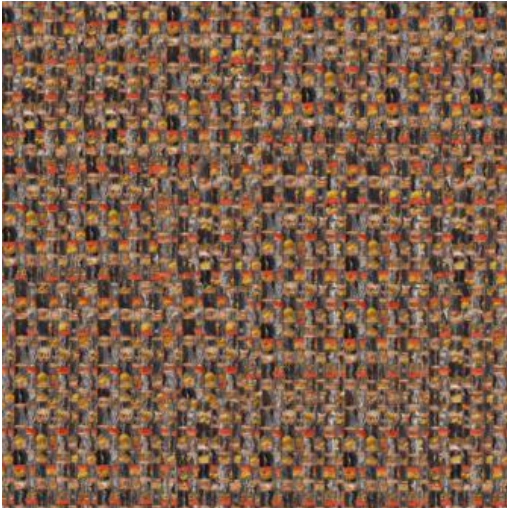

# RAMON # 243 RUTILE

## PRODUCT INFORMATION

---

**EXCLUSIVE PATTERN AVAILABLE IN 25 COLORS**

---

**PATTERN NAME**      RAMON

**COLOR**              # 243 RUTILE

**PATTERN COMMENT**      EXCLUSIVE PATTERN AVAILABLE IN 25 COLORS

**COLOR COMMENT**

**USAGE**              Upholstery

**WIDTH**              55"

---

**REPEAT**

---

**CONTENT**              51% POLYESTER/30% ACRYLIC/19% POLYPROPYLENE

**CLEANING**              WASH BELOW 30 GENTLE, IRON LOW, TUMBLE DRY LOW, NO BLEACH, DRY CLEAN P GENTLE, FIBREGUARD PRO