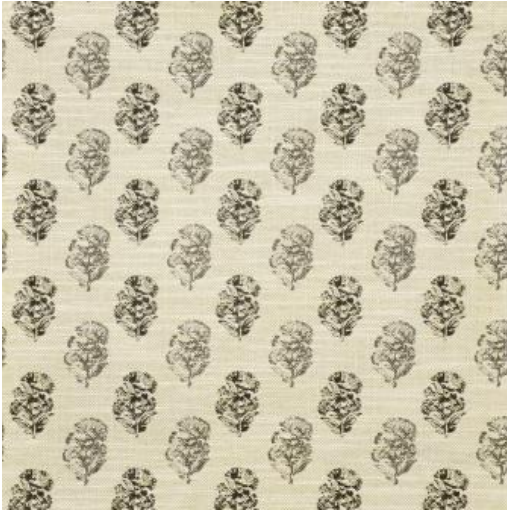

MOULIN FLEUR # 551 COPY

PRODUCT INFORMATION

EXCLUSIVE PATTERN AVAILABLE IN 1 COLORS

PATTERN NAME MOULIN FLEUR

COLOR # 551 COPY

PATTERN COMMENT AVAILABLE IN 2 COLORS

COLOR COMMENT

USAGE Drapery, Multi-Purpose, Light Upholstery

WIDTH 54"

REPEAT V-3.13"H-3.75"

CONTENT 75% COTTON/25% LINEN

CLEANING DRY CLEAN

FINISH

TESTS 15,000 DOUBLE RUBS NFPA 260 CLASS 1(UFAC) - CAL 117-2013

COUNTRY PAKISTAN
