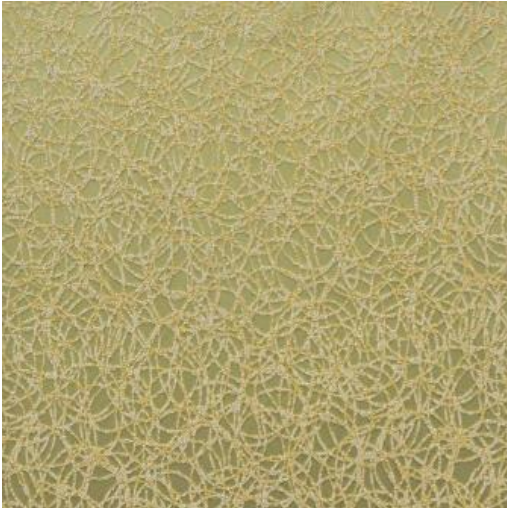

# GUSTAV # 618 ALGAE

### EXCLUSIVE PATTERN AVAILABLE IN 5 COLORS

---

**PATTERN NAME** GUSTAV

**COLOR** # 618 ALGAE

**PATTERN COMMENT** EXCLUSIVE PATTERN AVAILABLE IN 5 COLORS

**COLOR COMMENT**

**USAGE** Drapery

**WIDTH** 54"

**REPEAT** V-11.8"H-9"

**CONTENT** 100% POLYESTER

**CLEANING** WASH COLD - IRON LOW - DRY CLEAN P GENTLE - TUMBLE DRY GENTLE - NO BLEACH

---