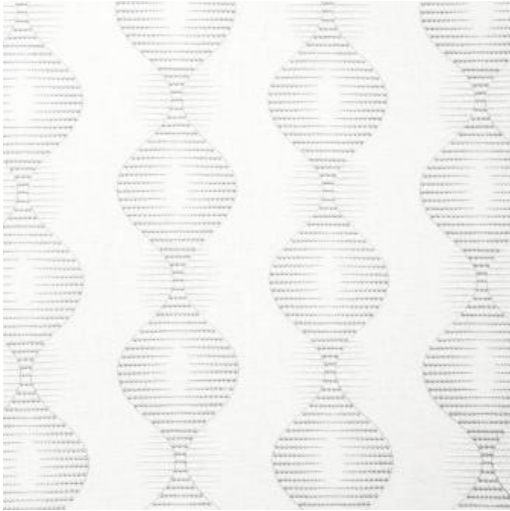

# ATMOSPHERIC # 422 PUFF

### EXCLUSIVE PATTERN AVAILABLE IN 1 COLORS

---

**PATTERN NAME**    **ATMOSPHERIC**

---

**COLOR**                **# 422 PUFF**

---

**PATTERN COMMENT**    EXCLUSIVE PATTERN AVAILABLE IN 1 COLOR

---

**COLOR COMMENT**

---

**USAGE**                 Drapery

---

**WIDTH**                54"EMB.52"

---

**REPEAT**               V-7.5"H-13"

---