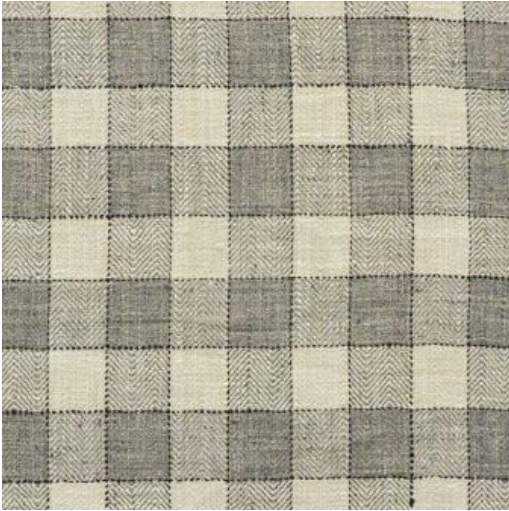

LACROSSE

625 ASH

PRODUCT INFORMATION

EXCLUSIVE PATTERN AVAILABLE IN 6 COLORS

PATTERN NAME LACROSSE

COLOR # 625 ASH

PATTERN COMMENT AVAILABLE IN 6 COLORS

COLOR COMMENT

USAGE Upholstery

WIDTH 55.25"

REPEAT V-3.37"H-3"

CONTENT 100% POLYESTER

CLEANING DRY CLEAN

FINISH

TESTS 100,000 DOUBLE RUBS NFPA 260 CLASS 1(UFAC) - CAL 117-2013

COUNTRY INDIA