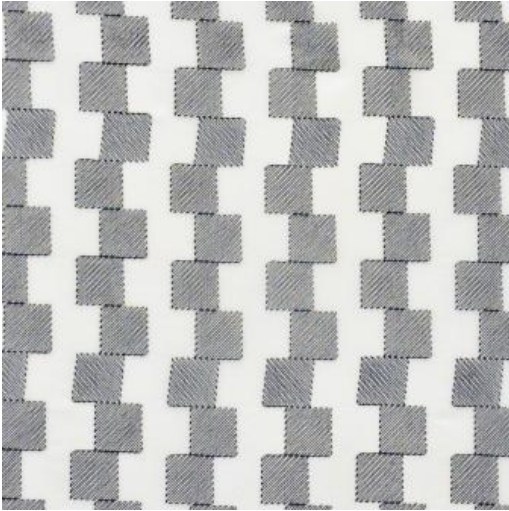

CRETE

544 CHESS

PRODUCT INFORMATION

EXCLUSIVE PATTERN AVAILABLE IN 3 COLORS

PATTERN NAME CRETE

COLOR # 544 CHESS

PATTERN COMMENT EXCLUSIVE PATTERN AVAILABLE IN 3 COLORS

COLOR COMMENT

USAGE Drapery

WIDTH 118" EMB. WIDTH 110"

REPEAT V-2" H-2"

CONTENT 100% POLYESTER

CLEANING DRY CLEAN, RAILROADED

FINISH

TESTS NFPA 701

COUNTRY TURKEY
