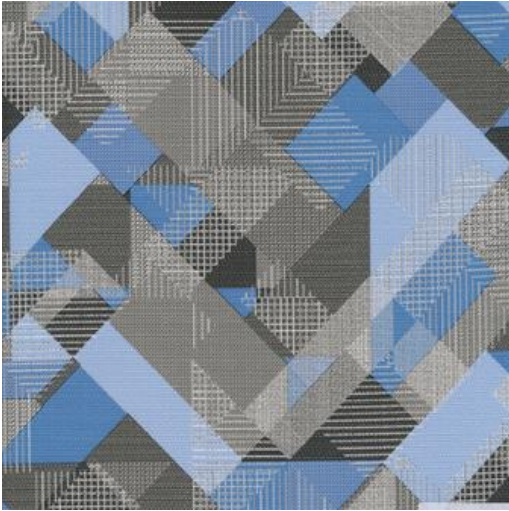

BYPASS-NJ

1185 TEMPEST

PRODUCT INFORMATION

EXCLUSIVE PATTERN AVAILABLE IN 6 COLORS

PATTERN NAME **BYPASS-NJ**

COLOR **# 1185 TEMPEST**

PATTERN COMMENT ****3 YD MINIMUMS - 1 YARD INCREMENTS ONLY**
- NO CFA'S**

COLOR COMMENT

USAGE Upholstery

WIDTH 54"

REPEAT V-25.5" H-34"

CONTENT FACE: 100% PVC
 BACKING: 100% POLYESTER

CLEANING WIPE WITH DAMP CLOTH & MILD SOAP; WIPE DRY. FOR MORE CLEANING INSTRUCTIONS GO TO MAXWELLFABRICS.COM/RESOURCES