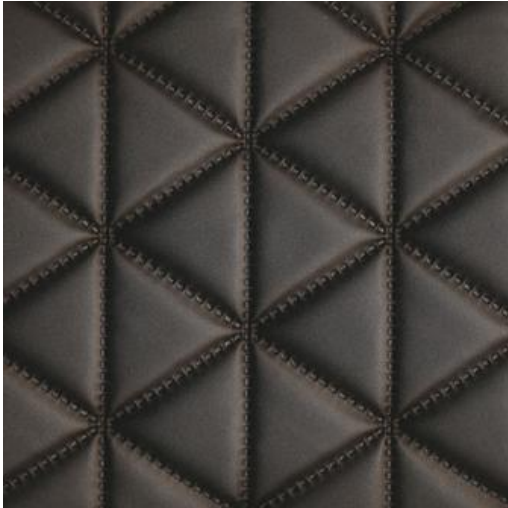

MOLTA-NJ

1233 PENCIL

PRODUCT INFORMATION

EXCLUSIVE PATTERN AVAILABLE IN 3 COLORS

PATTERN NAME MOLTA-NJ

COLOR # 1233 PENCIL

PATTERN COMMENT **3 YD MINIMUMS - 1 YARD INCREMENTS ONLY
- NO CFA'S**

COLOR COMMENT

USAGE Upholstery

WIDTH 52"

REPEAT V-6" H-8.5"

CONTENT FACE: 100% POLYURETHANE
BACKING: 100% POLYESTER

CLEANING WIPE WITH DAMP CLOTH & MILD SOAP; WIPE DRY. FOR MORE CLEANING INSTRUCTIONS GO TO MAXWELLFABRICS.COM/RESOURCES