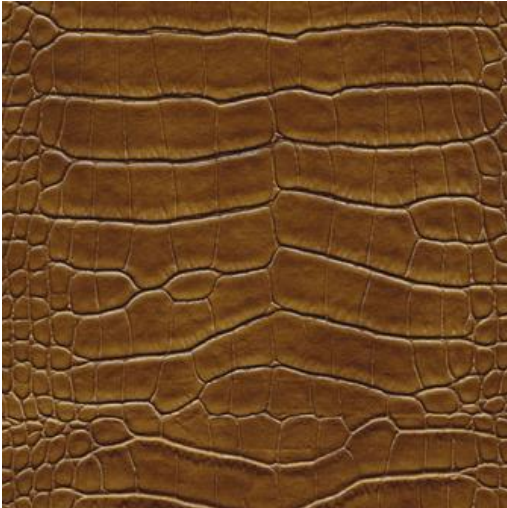

HOGAN-NJ

543 SHELL

PRODUCT INFORMATION

EXCLUSIVE PATTERN AVAILABLE IN 8 COLORS

PATTERN NAME HOGAN-NJ

COLOR # 543 SHELL

PATTERN COMMENT **3 YD MINIMUMS - 1 YARD INCREMENTS ONLY - NO CFA'S**

COLOR COMMENT

USAGE Upholstery

WIDTH 54"

REPEAT V-11" H-8.25"

CONTENT FACE: 100% PVC
BACKING: 65% POLYESTER
35% COTTON

CLEANING Regular maintenance: Wipe with damp cloth and mild soap, wipe dry. For more info go to:
www.maxwellfabrics.com/resources