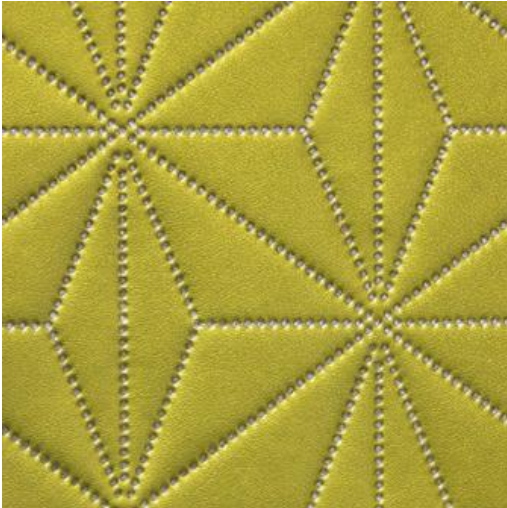

TILT-NJ # 225 LIME

PRODUCT INFORMATION

EXCLUSIVE PATTERN AVAILABLE IN 10 COLORS

PATTERN NAME TILT-NJ

COLOR # 225 LIME

PATTERN COMMENT **3 YD MINIMUMS - 1 YARD INCREMENTS ONLY
- NO CFA'S**

COLOR COMMENT

USAGE Upholstery

WIDTH 53"

REPEAT V-3.4" H-4.4"

CONTENT FACE: 100% POLYURETHANE
BACKING: 100% POLYESTER

CLEANING REGULAR MAINTENANCE: WIPE WITH DAMP CLOTH & MILD SOAP; WIPE DRY. FOR MORE CLEANING INSTRUCTIONS GO TO MAXWELLFABRICS.COM/RESOURCES

FINISH GRAFFITI FREE

TESTS 200,000 DOUBLE RUBS NFPA 260 CLASS I (UFAC), CAL 117-2013, IMO A652 (16) 8.4

COUNTRY KOREA