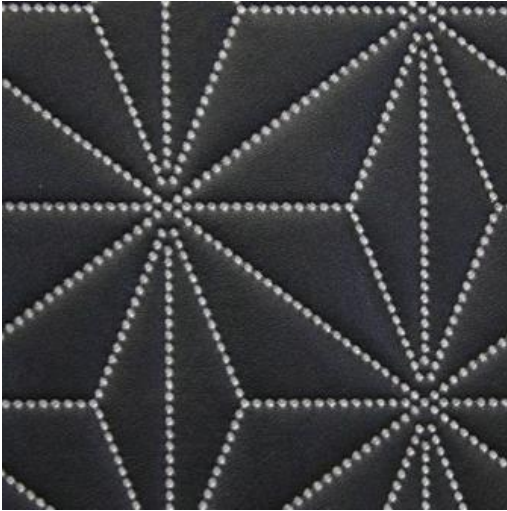

TILT-NJ # 216 NOIR

PRODUCT INFORMATION

EXCLUSIVE PATTERN AVAILABLE IN 10 COLORS

PATTERN NAME TILT-NJ

COLOR # 216 NOIR

PATTERN COMMENT **3 YD MINIMUMS - 1 YARD INCREMENTS ONLY
- NO CFA'S**

COLOR COMMENT

USAGE Upholstery

WIDTH 53"

REPEAT V-3.4" H-4.4"

CONTENT FACE: 100% POLYURETHANE
BACKING: 100% POLYESTER

CLEANING REGULAR MAINTENANCE: WIPE WITH DAMP CLOTH & MILD SOAP; WIPE DRY. FOR MORE CLEANING INSTRUCTIONS GO TO MAXWELLFABRICS.COM/RESOURCES