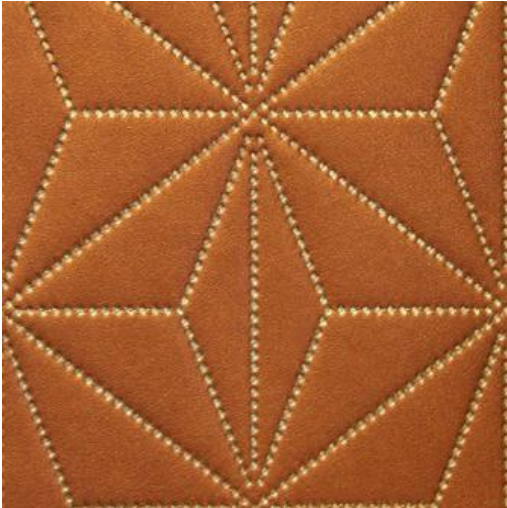

TILT-NJ # 215 KUMQUAT

PRODUCT INFORMATION

EXCLUSIVE PATTERN AVAILABLE IN 10 COLORS

PATTERN NAME TILT-NJ

COLOR # 215 KUMQUAT

PATTERN COMMENT **3 YD MINIMUMS - 1 YARD INCREMENTS ONLY
- NO CFA'S**

COLOR COMMENT

USAGE Upholstery

WIDTH 53"

REPEAT V-3.4" H-4.4"

CONTENT FACE: 100% POLYURETHANE
BACKING: 100% POLYESTER

CLEANING REGULAR MAINTENANCE: WIPE WITH DAMP CLOTH & MILD SOAP; WIPE DRY. FOR MORE CLEANING INSTRUCTIONS GO TO MAXWELLFABRICS.COM/RESOURCES