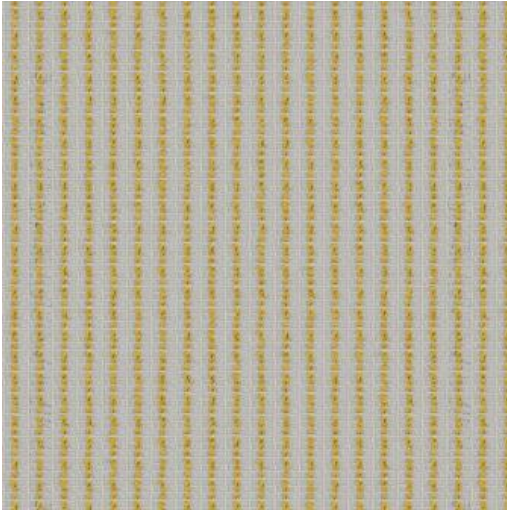

# PARAPET # 654 STRAW

**WIDTH**              117.3"

**REPEAT**              H-0.39"

**CONTENT**              100% SOLUTION DYED POLYOLEFIN

**CLEANING**              WASH BELOW 30 GENTLE, IRON LOW ON REVERSE SIDE, NO TUMBLE DRY, NO DRY CLEAN, RAILROADED