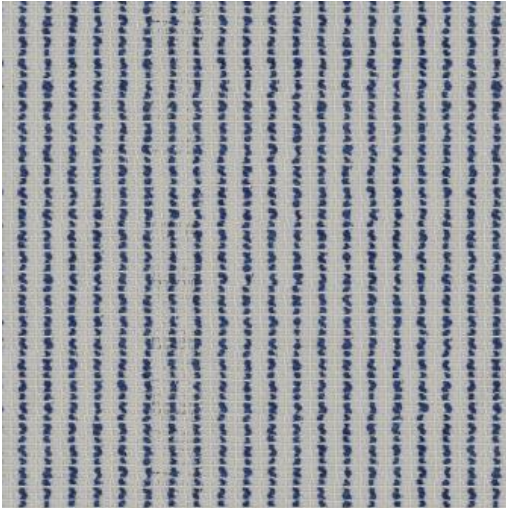

PARAPET # 602 NAVY

PRODUCT INFORMATION

EXCLUSIVE PATTERN AVAILABLE IN 4 COLORS

PATTERN NAME PARAPET

COLOR # 602 NAVY

PATTERN COMMENT EXCLUSIVE PATTERN AVAILABLE IN 4 COLORS

COLOR COMMENT

USAGE Drapery

WIDTH 117.3"

REPEAT H-0.39"

CONTENT 100% SOLUTION DYED POLYOLEFIN

CLEANING WASH BELOW 30 GENTLE, IRON LOW ON REVERSE SIDE, NO TUMBLE DRY, NO DRY CLEAN, RAILROADED

FINISH FIBREGUARD OUTDOOR

TESTS OEKOTEX

COUNTRY INDIA