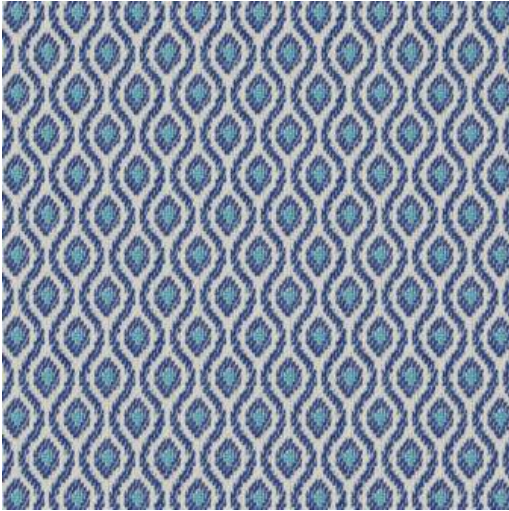

## DOWNDRIFT # 632 CLOUD

### PRODUCT INFORMATION

---

**EXCLUSIVE PATTERN AVAILABLE IN 6 COLORS**

---

**PATTERN NAME**            **DOWNDRIFT**

**COLOR**                    **# 632 CLOUD**

**PATTERN COMMENT**    EXCLUSIVE PATTERN AVAILABLE IN 6 COLORS

**COLOR COMMENT**

**USAGE**                    Upholstery, Indoor/Outdoor

**WIDTH**                    56.3"

**REPEAT**                   V-1.18" H-0.91"

**CONTENT**                100% SOLUTION DYED POLYOLEFIN