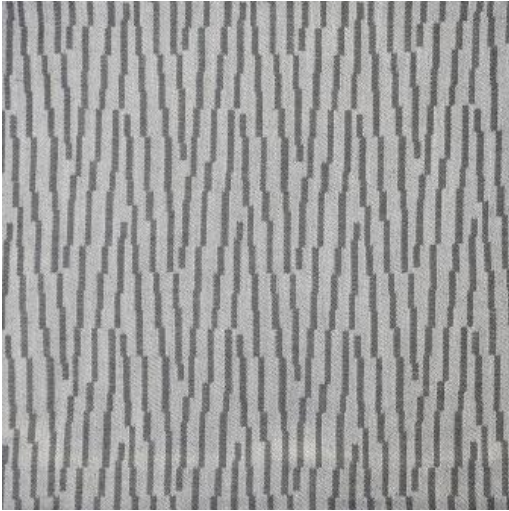

## # 111 AFRICAN GREY

### PRODUCT INFORMATION

---

**EXCLUSIVE PATTERN AVAILABLE IN 5 COLORS**

---

**PATTERN NAME** **STYLUS**

**COLOR** **# 111 AFRICAN GREY**

**PATTERN COMMENT** AVAILABLE IN 5 COLORS

---

**COLOR COMMENT**

---

**USAGE** Drapery, Multi-Purpose

**WIDTH** W: 54"

**REPEAT** V-6.25"H-3.5"

**CONTENT** 64% POLYESTER  
25% VISCOSE  
11% LINEN

---

**CLEANING** DRY CLEAN