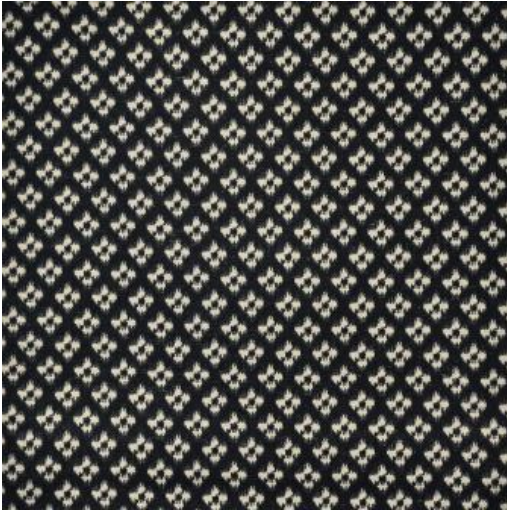

# MARYLEBONE # 633 BLACKBIRD

## PRODUCT INFORMATION

EXCLUSIVE PATTERN AVAILABLE IN 2 COLORS

PATTERN NAME **MARYLEBONE**

COLOR **# 633 BLACKBIRD**

PATTERN COMMENT  
AVAILABLE IN 2 COLORS

COLOR COMMENT

USAGE Drapery, Light Upholstery

WIDTH 54"

REPEAT V-1.5" H-2.25"

CONTENT 96% POLYESTER  
4% LINEN

CLEANING DRY CLEAN

FINISH

TESTS 20,000 DOUBLE RUBS NFPA 260 CLASS 1  
(UFAC) - CAL 117-2013

COUNTRY INDIA