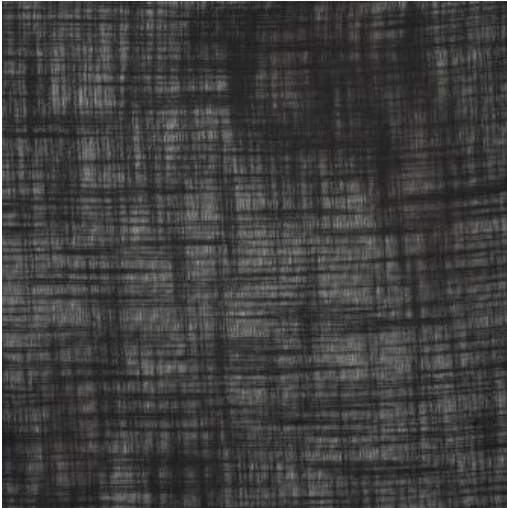

### PRODUCT INFORMATION

---

**EXCLUSIVE PATTERN AVAILABLE IN 7 COLORS**

---

**PATTERN NAME**            **WASHI**

**COLOR**                    **# 516 OBSIDIAN**

**PATTERN COMMENT**    EXCLUSIVE PATTERN AVAILABLE IN 6 COLORS

**COLOR COMMENT**

**USAGE**                    Drapery

**WIDTH**                    118"

**REPEAT**                   H-7.5"

**CONTENT**                 100% POLYESTER

**CLEANING**              WASH BELOW 30, IRON LOW, TUMBLE DRY  
LOW GENTLE, NO BLEACH, RAILROADED