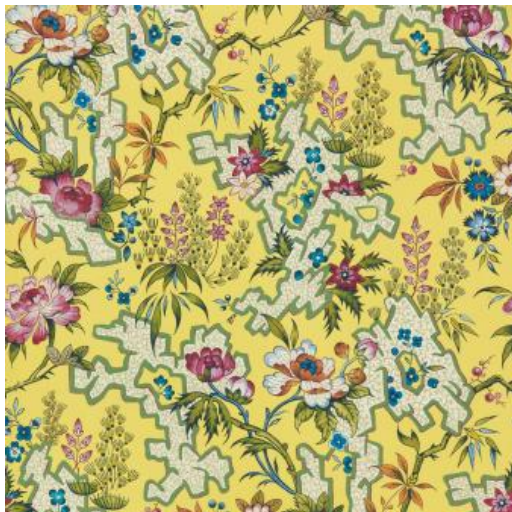

KILBURN'S MAZE (WP) # 01 YELLOW

PRODUCT INFORMATION

EXCLUSIVE PATTERN AVAILABLE IN 5 COLORS

PATTERN NAME KILBURN'S MAZE (WP)

COLOR # 01 YELLOW

PATTERN COMMENT EXCLUSIVE PATTERN AVAILABLE IN 5 COLORS

COLOR COMMENT # 01

WIDTH 20.5"X11YD

REPEAT V-27.5"

CONTENT STRAIGHT PASTE THE WALL

CLEANING WASHABLE STRIPPABLE

FINISH

TESTS CLASS A-ASTM E84-16

COUNTRY UNITED KINGDOM