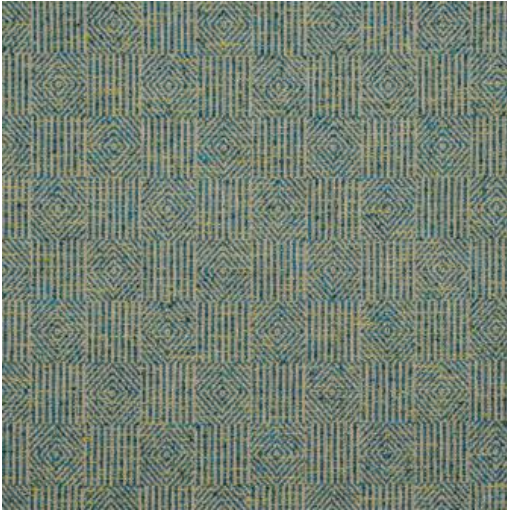

CHENIN

925 MALACHITE

PRODUCT INFORMATION

EXCLUSIVE PATTERN AVAILABLE IN 7 COLORS

PATTERN NAME CHENIN

COLOR # 925 MALACHITE

PATTERN COMMENT AVAILABLE IN 7 COLORS

COLOR COMMENT

USAGE Upholstery

WIDTH 54"

REPEAT V-3.75" H-3.4"

CONTENT 72% POLYESTER
28% COTTON

CLEANING WASH BELOW 30, DRY CLEAN, ALTA

FINISH ALTA

TESTS 200,000 DOUBLE RUBS NFPA 260 CLASS
1 (UFAC), CAL 117-2013

COUNTRY INDIA