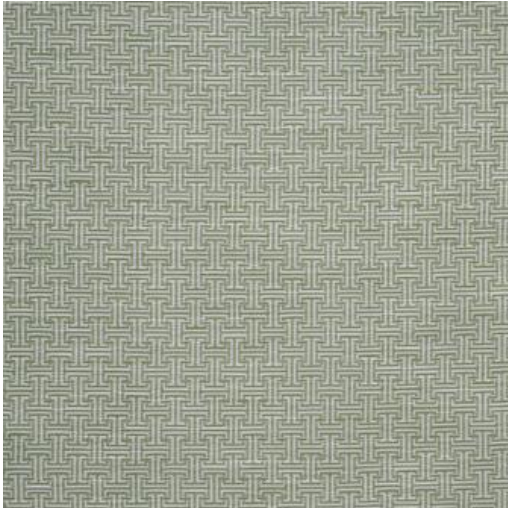

YORKVILLE # 918 ABSINTHE

PRODUCT INFORMATION

EXCLUSIVE PATTERN AVAILABLE IN 3 COLORS

PATTERN NAME YORKVILLE

COLOR # 918 ABSINTHE

PATTERN COMMENT EXCLUSIVE PATTERN AVAILABLE IN 3 COLORS

COLOR COMMENT

USAGE Upholstery, Indoor/Outdoor

WIDTH 56"

REPEAT V-1.2" H-1.3"

CONTENT 100% UV POLYESTER

CLEANING WET CLEAN, BLEACH CLEANABLE, INSIDE OUT

FINISH INSIDE OUT

TESTS 63,000 DOUBLE RUBS NFPA 260 CLASS 1 (UFAC), CAL 117-2013

COUNTRY USA
